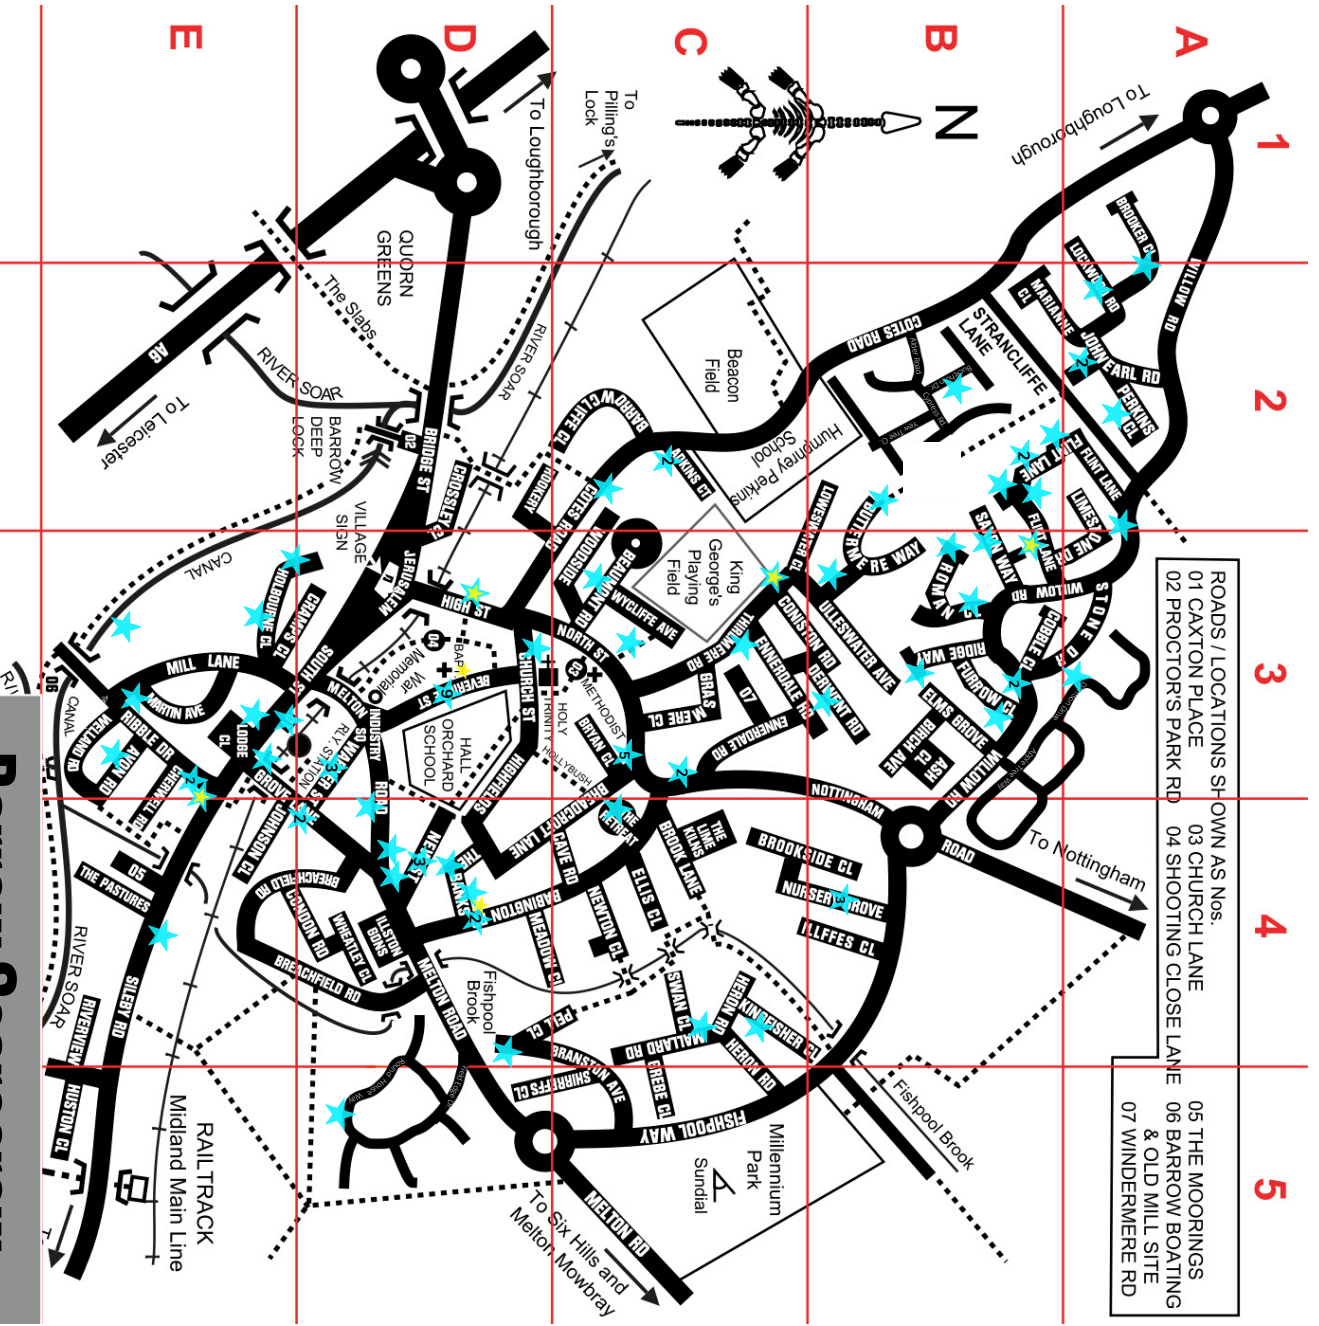

Write your **25** anagram letters here:

- | | | | |
|---------------------------------|----------------------|------------------------|-----------------------------------|
| ROADS / LOCATIONS SHOWN AS Nos. | 01 CAXTON PLACE | 03 CHURCH LANE | 05 THE MOORINGS |
| | 02 PROCTOR'S PARK RD | 04 SHOOTING CLOSE LANE | 06 BARROW BOATING & OLD MILL SITE |
| | | | 07 WINDERMERE RD |

MAP OF

BARROW UPON SOAR

NOT TO SCALE

by Kevin Thompson, December, 2006

Barrow Scarecrow

Festival

25-26 July 2020

Email your answer to busca.events@gmail.com to be put in the prize draw!

Please remember to **keep 2 metres apart** from people outside your 'Family Bubble'.

Please send a photo of your favourite Scarecrow or of you enjoying the Festival to our Facebook page.

[#barrowscarecrowfestival](https://www.facebook.com/barrowscarecrowfestival)

Maps at this location (Only on Saturday at Taylors).

** Please note location on Canal Bank, behind address.

◇ Scarecrow positioned up Salters Lane (Jitty to Park).